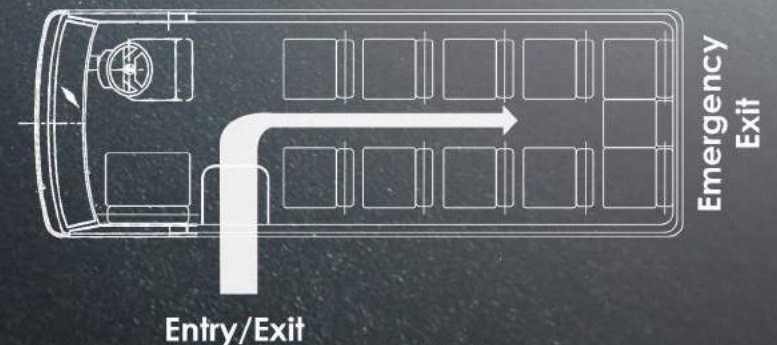

SEBC-14

CUSTOM SIGHTSEEING ELECTRIC BUSES

Our electric buses are custom designed to carry multiple across exhibition grounds, airports, universities, factories, parks, zoos and residential complexes. Powerful and designed for comfort, they are an eco-friendly alternative to traditional carriers.

Dimensions	L: 5540mm W: 1570mm H: 2145mm
Motor	13kw (Custom Options Available)
Carrying Capability	13+D
Tyre	205/65R15
Battery Type	12x6V-225ah
Max Speed	40-45km/h
Range	60-80kms

LAYOUT