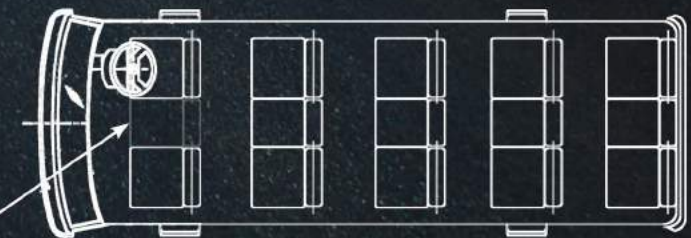

SEB-14

CUSTOM SIGHTSEEING ELECTRIC BUSES

Our electric buses are custom designed to carry multiple across exhibition grounds, airports, universities, factories, parks, zoos and residential complexes. Powerful and designed for comfort, they are an eco-friendly alternative to traditional carriers.

Dimensions

L: 5120mm
W: 1440mm
H: 2030mm

Motor

7.5kw

Carrying Capability

13+D+1 (optional)

Tyre

165/80D12 LT

Battery Type

12x6V-225ah

Max Speed

20-24km/h

Range

60-80kms

LAYOUT

OPTIONAL