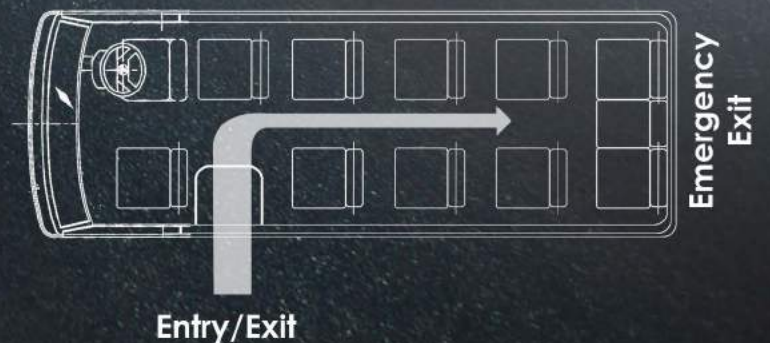

SEMB-12

CUSTOM SIGHTSEEING ELECTRIC BUSES

Our electric buses are custom designed to carry multiple across exhibition grounds, airports, universities, factories, parks, zoos and residential complexes. Powerful and designed for comfort, they are an eco-friendly alternative to traditional carriers.

Dimensions
L: 5120mm
W: 1440mm
H: 2020mm

Motor 7.5kw
Carrying Capability 11+D
Tyre 165/80D12 LT
Battery Type 12x6V-225ah
Max Speed 20-24km/h
Range 60-80kms

LAYOUT